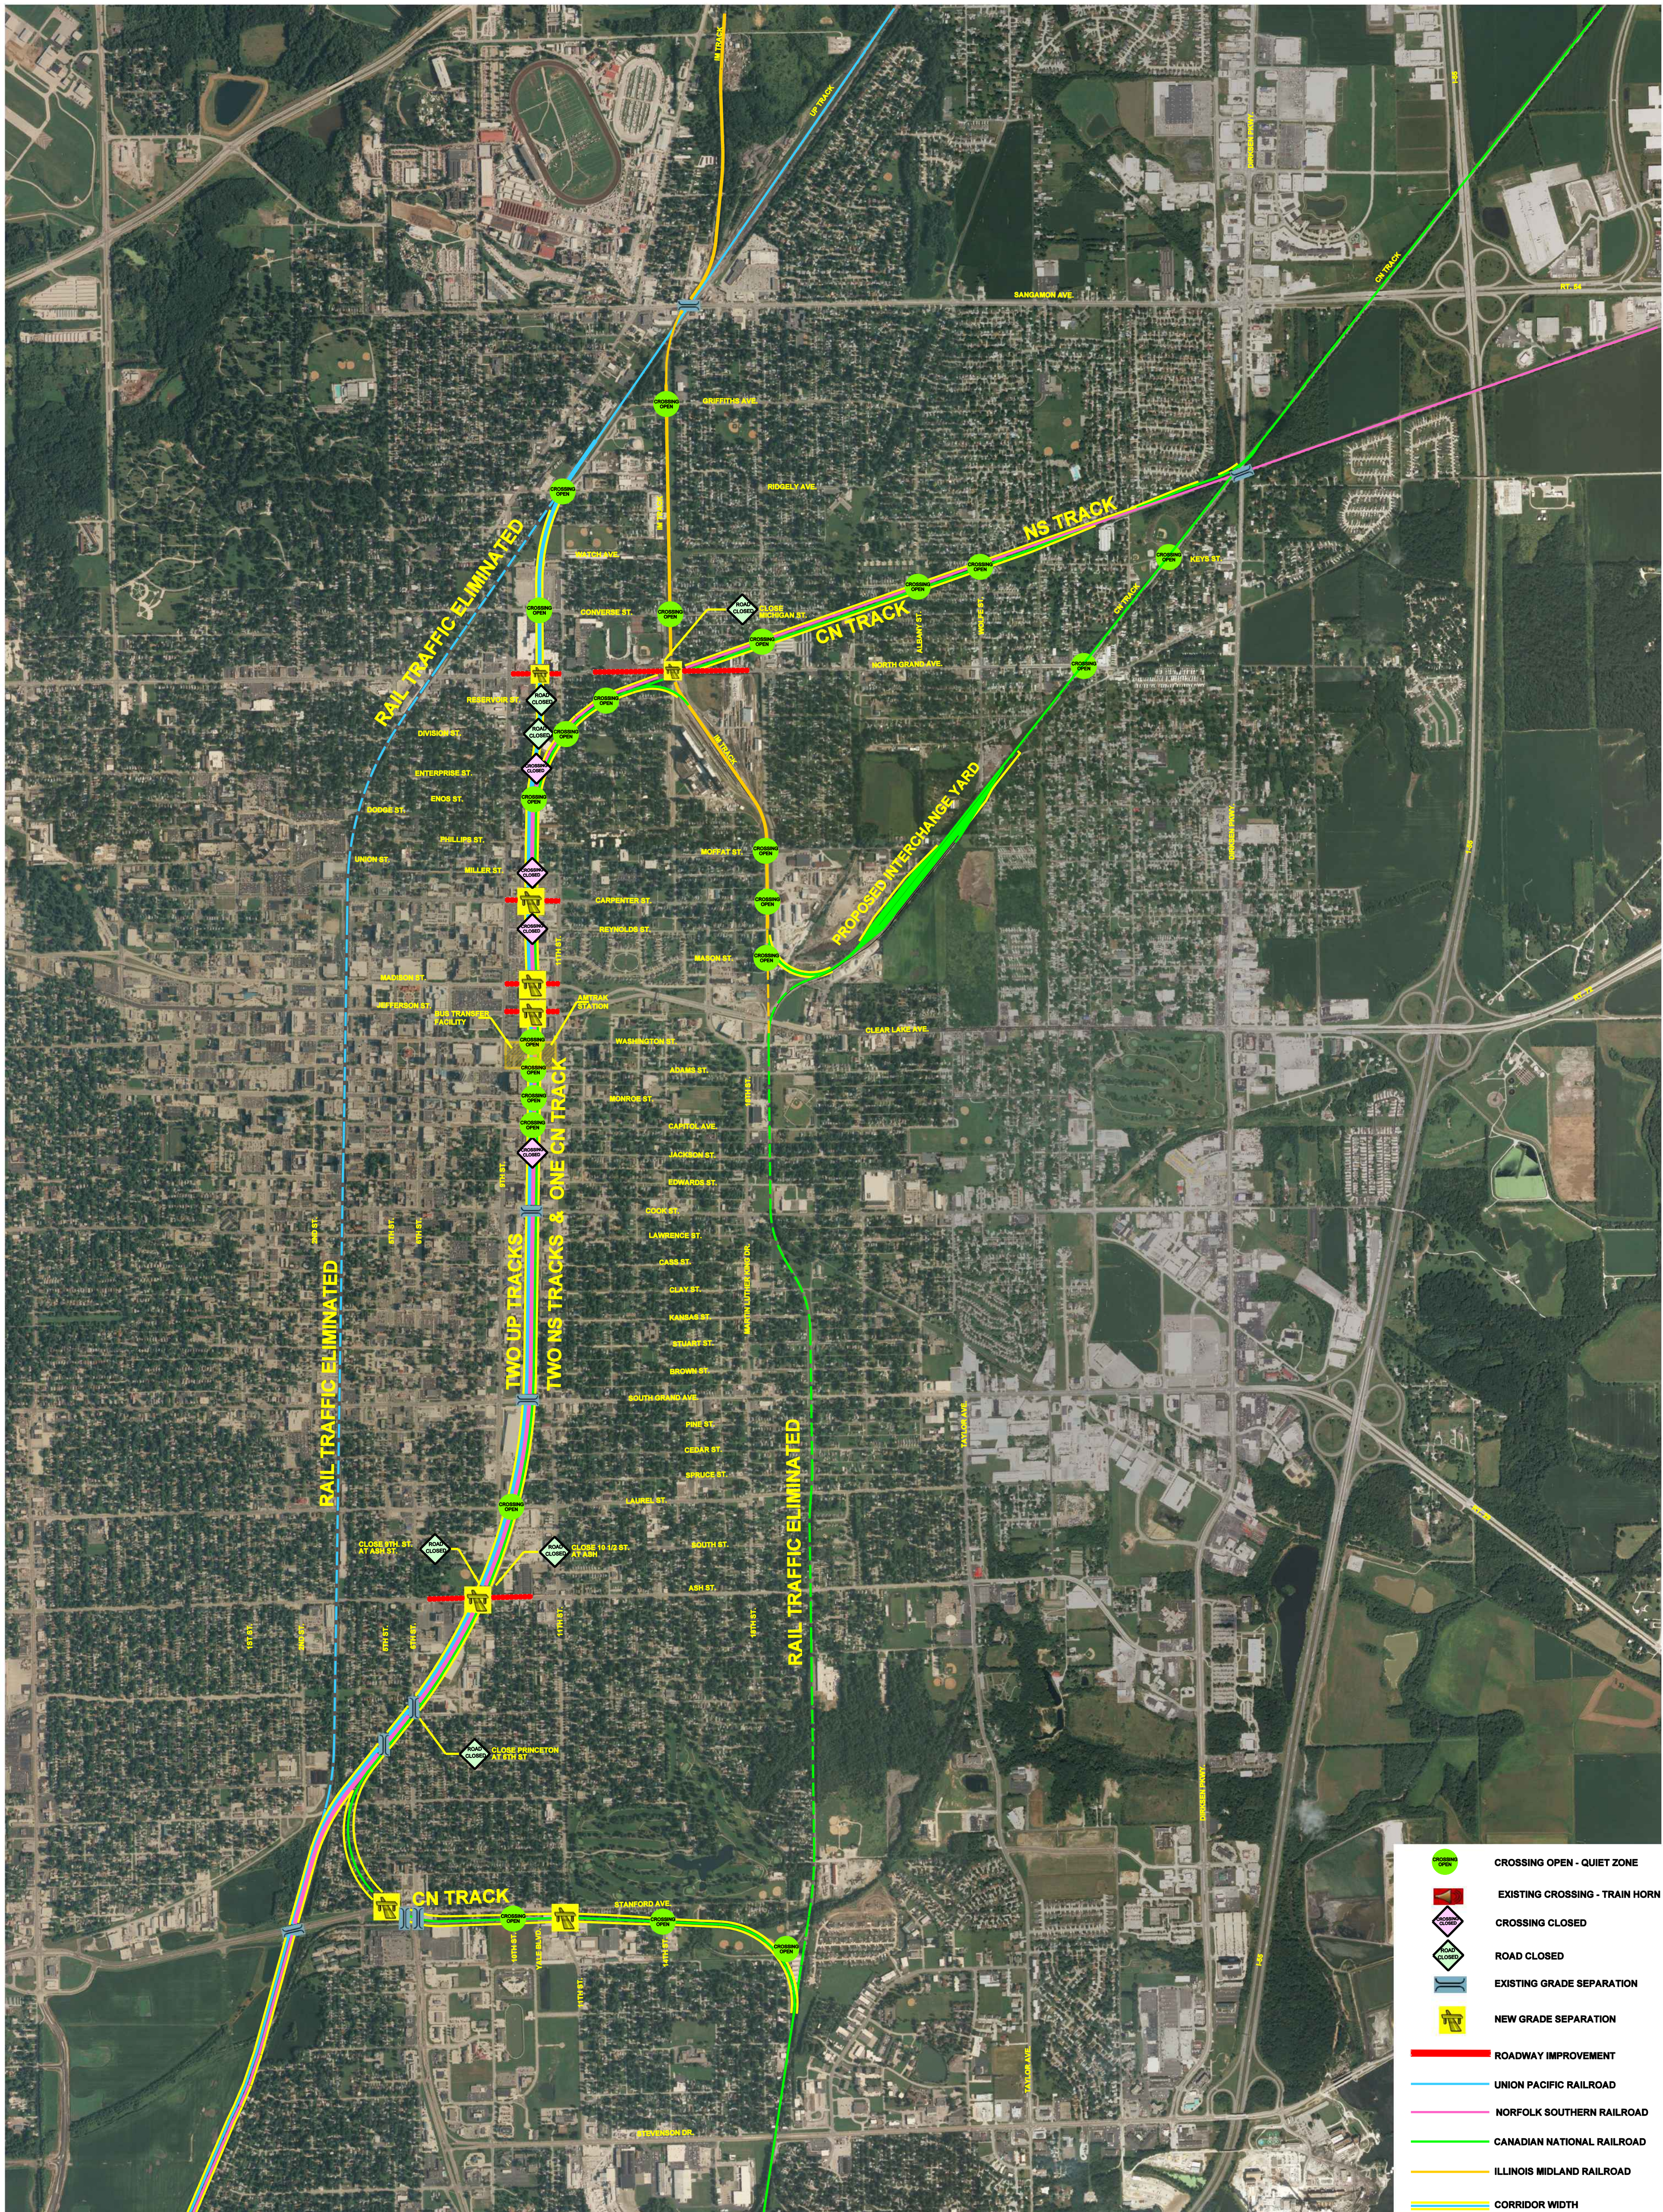

# ALTERNATIVE 3A

SHIFT 3RD ST. AND 19TH ST. TRACKS TO 10TH ST.

## QUIET ZONE ALL TRACKS

ROAD