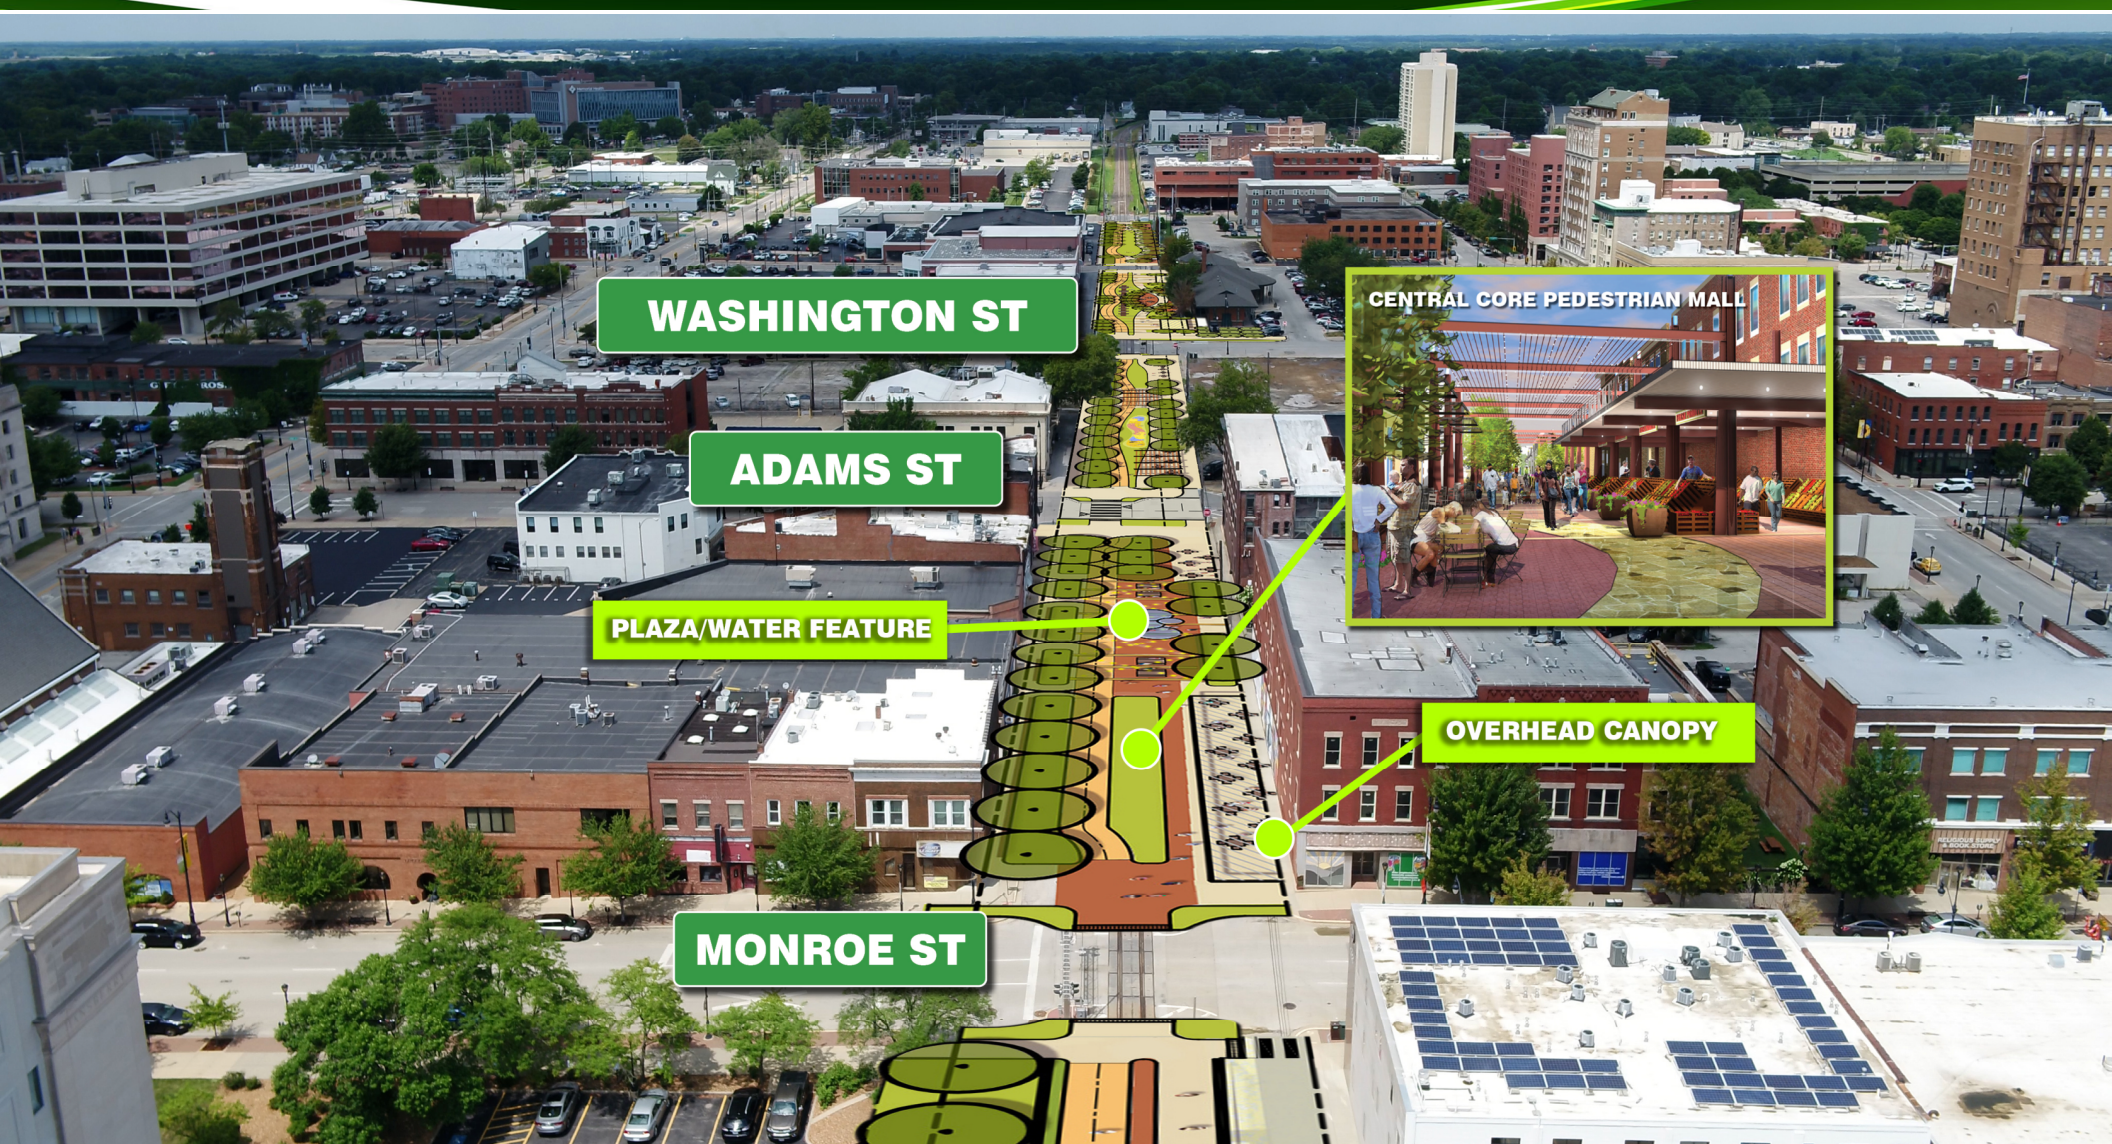

STATION 8

3RD STREET REDEVELOPMENT

3rd STREET GREENWAY

MADISON ST

PUBLIC ART

JEFFERSON ST

3rd STREET GREENWAY

WASHINGTON ST

ADAMS ST

PLAZA/WATER FEATURE

MONROE ST

OVERHEAD CANOPY

3rd STREET GREENWAY

MONROE ST

ADAMS ST

CAPITOL AVE

JACKSON ST

PLAYGROUND

3rd STREET GREENWAY

JACKSON ST

COOK ST

PUBLIC ART

**OVERHEAD
ARCHES**

LAWRENCE AVE

3rd STREET GREENWAY

UNION ST

Nature Space

CARPENTER ST

Plaza

OVERHEAD CANOPY

Orchard

Price 10