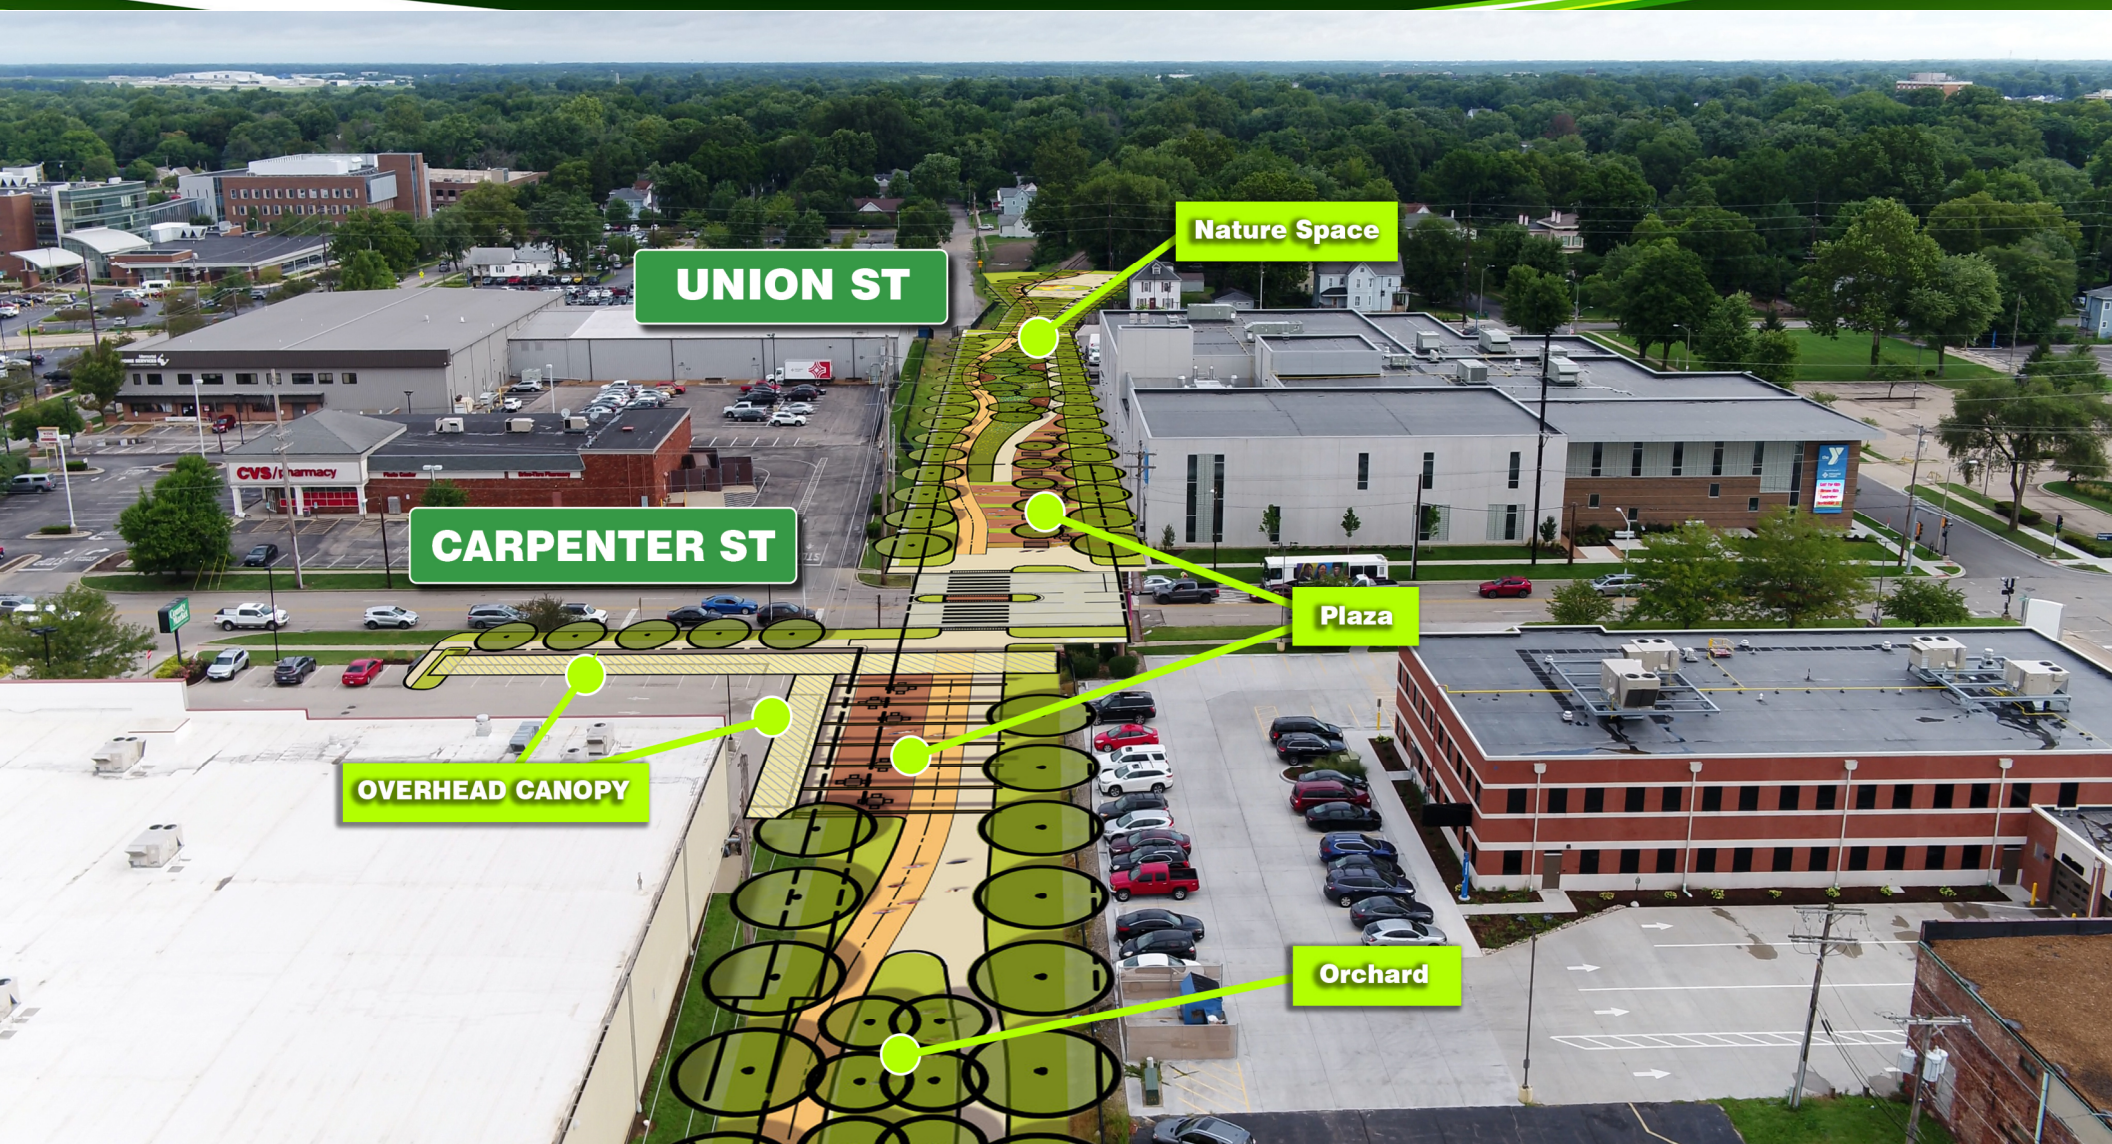

ADAMS ST

PLAZA/WATER FEATURE

MONROE ST

OVERHEAD CANOPY

3rd STREET GREENWAY

MONROE ST

ADAMS ST

CAPITOL AVE

JACKSON ST

PLAYGROUND

3rd STREET GREENWAY

JACKSON ST

COOK ST

PUBLIC ART

**OVERHEAD
ARCHES**

LAWRENCE AVE

3rd STREET GREENWAY

UNION ST

Nature Space

CARPENTER ST

Plaza

OVERHEAD CANOPY

Orchard

Price 10

Rice 10

Springfield Rail Improvements Project
Third Street Greenway